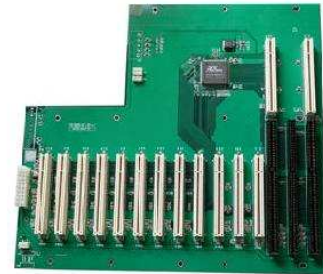

INDUSTRIAL COMPUTER BACKPLANE

Slot Number: 8
PCI interface: 8
Support Power Supply: ATX

ART-MB5

ART-MB3 is a 14-slot passive backplane, it has a single system and 1 ISA, 12PCI, 2 PICMG slots. It supports AT and ATX power supply, apply to ART710 and ART720 chassis.

Features

Slot Number: 1 ISA, 12PCI, 2 PICMG
Support AT and ATX power supply

ART-MB3

ART-MB2 is a 20-slot passive backplane, it has a single system and 14 ISA, 4 PCI, 2 PICMG slots. It supports AT and ATX power supply, apply to ART710 and ART720 chassis

Features

System parameters: 1
Slot Number: 14 ISA, 4 PCI, 2 PICMG
Size: 417*260 mm (16.42" * 10.24")

ART-MB2

Astra Elektronik Sanayi İthalat ve Ticaret Limited Şirketi

Postane Mahallesi Yalıbozu Caddesi No.50 Tuzla / İstanbul