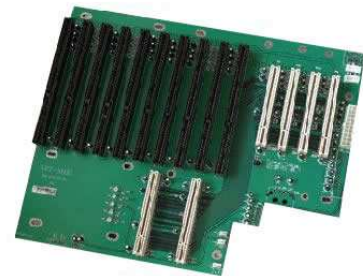

INDUSTRIAL COMPUTER BACKPLANE

Slot Number: 8
PCI interface: 8
Support Power Supply: ATX

ART-MB5

ART-MB3 is a 14-slot passive backplane, it has a single system and 1 ISA, 12PCI, 2 PICMG slots. It supports AT and ATX power supply, apply to ART710 and ART720 chassis.

Features

Slot Number: 1 ISA, 12PCI, 2 PICMG
Support AT and ATX power supply

ART-MB3

ART-MB2 is a 20-slot passive backplane, it has a single system and 14 ISA, 4 PCI, 2 PICMG slots. It supports AT and ATX power supply, apply to ART710 and ART720 chassis

Features

System parameters: 1
Slot Number: 14 ISA, 4 PCI, 2 PICMG
Size: 417*260 mm (16.42" * 10.24")

ART-MB2

Astra Elektronik Sanayi İthalat ve Ticaret Limited Şirketi

Postane Mahallesi Yalıbozu Caddesi No.50 Tuzla / İstanbul